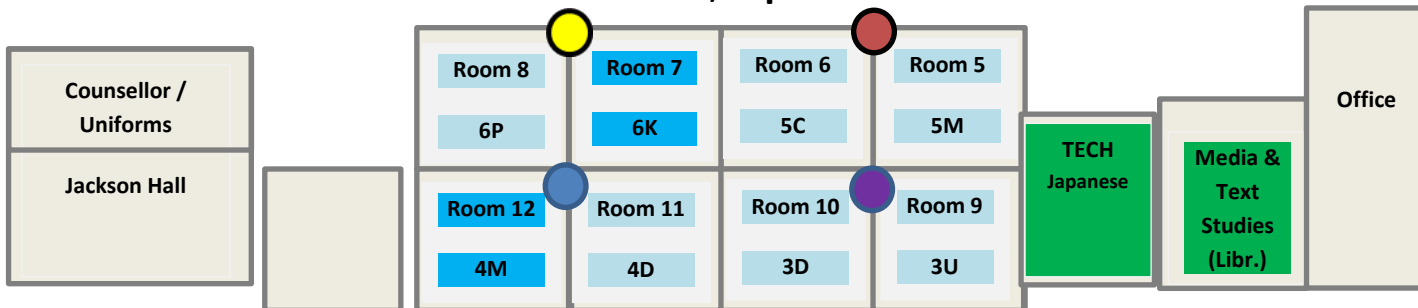

Library RFF: Mrs Erin Feneck & Ms Arati George (Thu)/ Japanese: Ms Amanda Fowler / PE: Mr Mark Moses/Mr David Jenkins/CAPA: Ms A.George(M-W)

Downstairs: Rooms 5 - 8 / Upstairs: Rooms 9 – 12

	K-2
	RFF Teachers (or in rooms)
	Assistant Principals
	Support Classes
	3-6