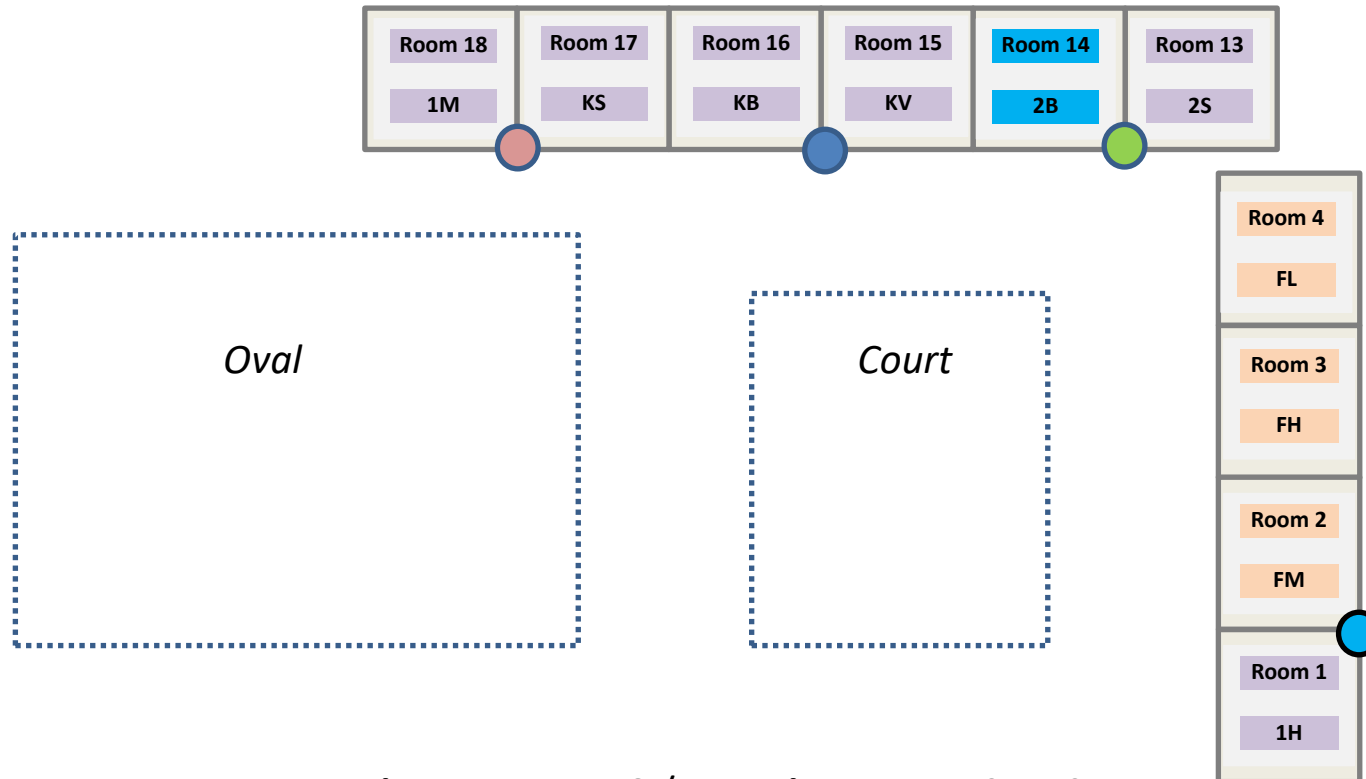

Library RFF: Mrs Erin Feneck & Ms Arati George (Thu)/ Japanese: Ms Amanda Fowler / PE: Mr Mark Moses/Mr David Jenkins/CAPA: Ms A.George(M-W)

Downstairs: Rooms 5 - 8 / Upstairs: Rooms 9 – 12

	K-2
	RFF Teachers (or in rooms)
	Assistant Principals
	Support Classes
	3-6