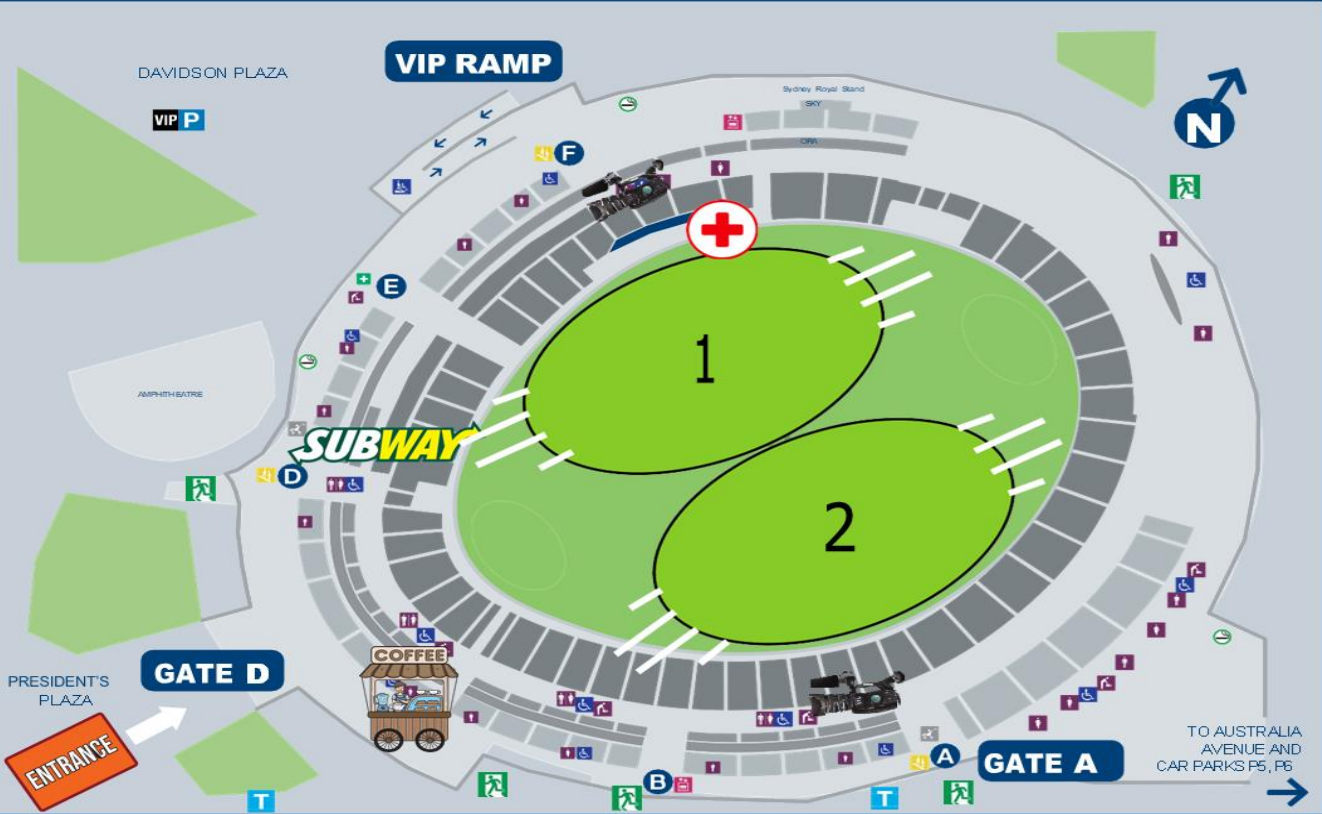

**PAUL KELLY
CUP**

Contents

- 1. Acknowledgement of Country**
- 2. Venue Map**
- 3. Fixtures**
- 4. School Teams**
- 5. Team Photo Schedules**

1. Acknowledgement of Country

AFL NSW/ACT would like to acknowledge and pay our respects to the Wangal people & their lands where we gather today to play.

2. Venue Map

ENGIE
STADIUM

↓
TO TRAIN STATION (200m)
TAXI RANK,
SYDNEY BUSES

A - F Door

- Toilets
- Accessible Toilet
- Baby Change Facility

- Stairs
- Ramp
- Lift

- Pram Storage
- Ticket Sales
- First Aid

- Smoking Area
- VIP Car Park
- Emergency Exit