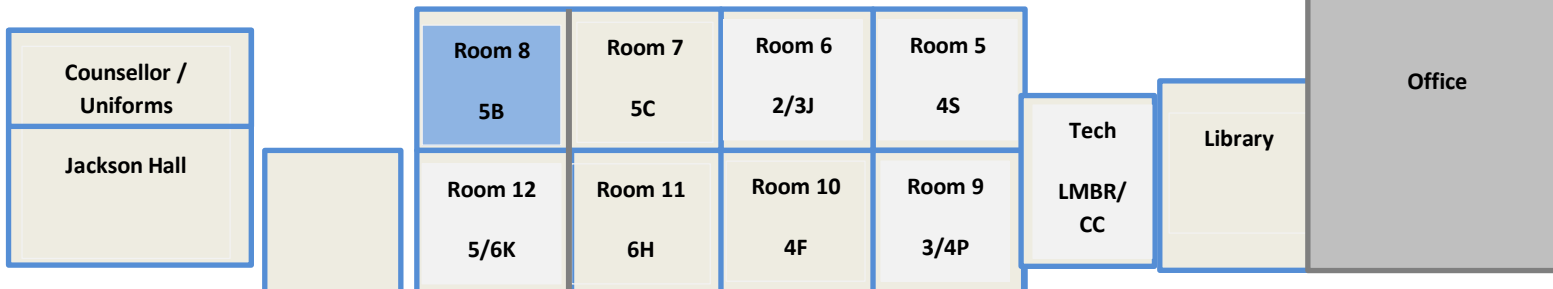

Downstairs: Rooms 5 - 8 / **Upstairs:** Rooms 9 - 12